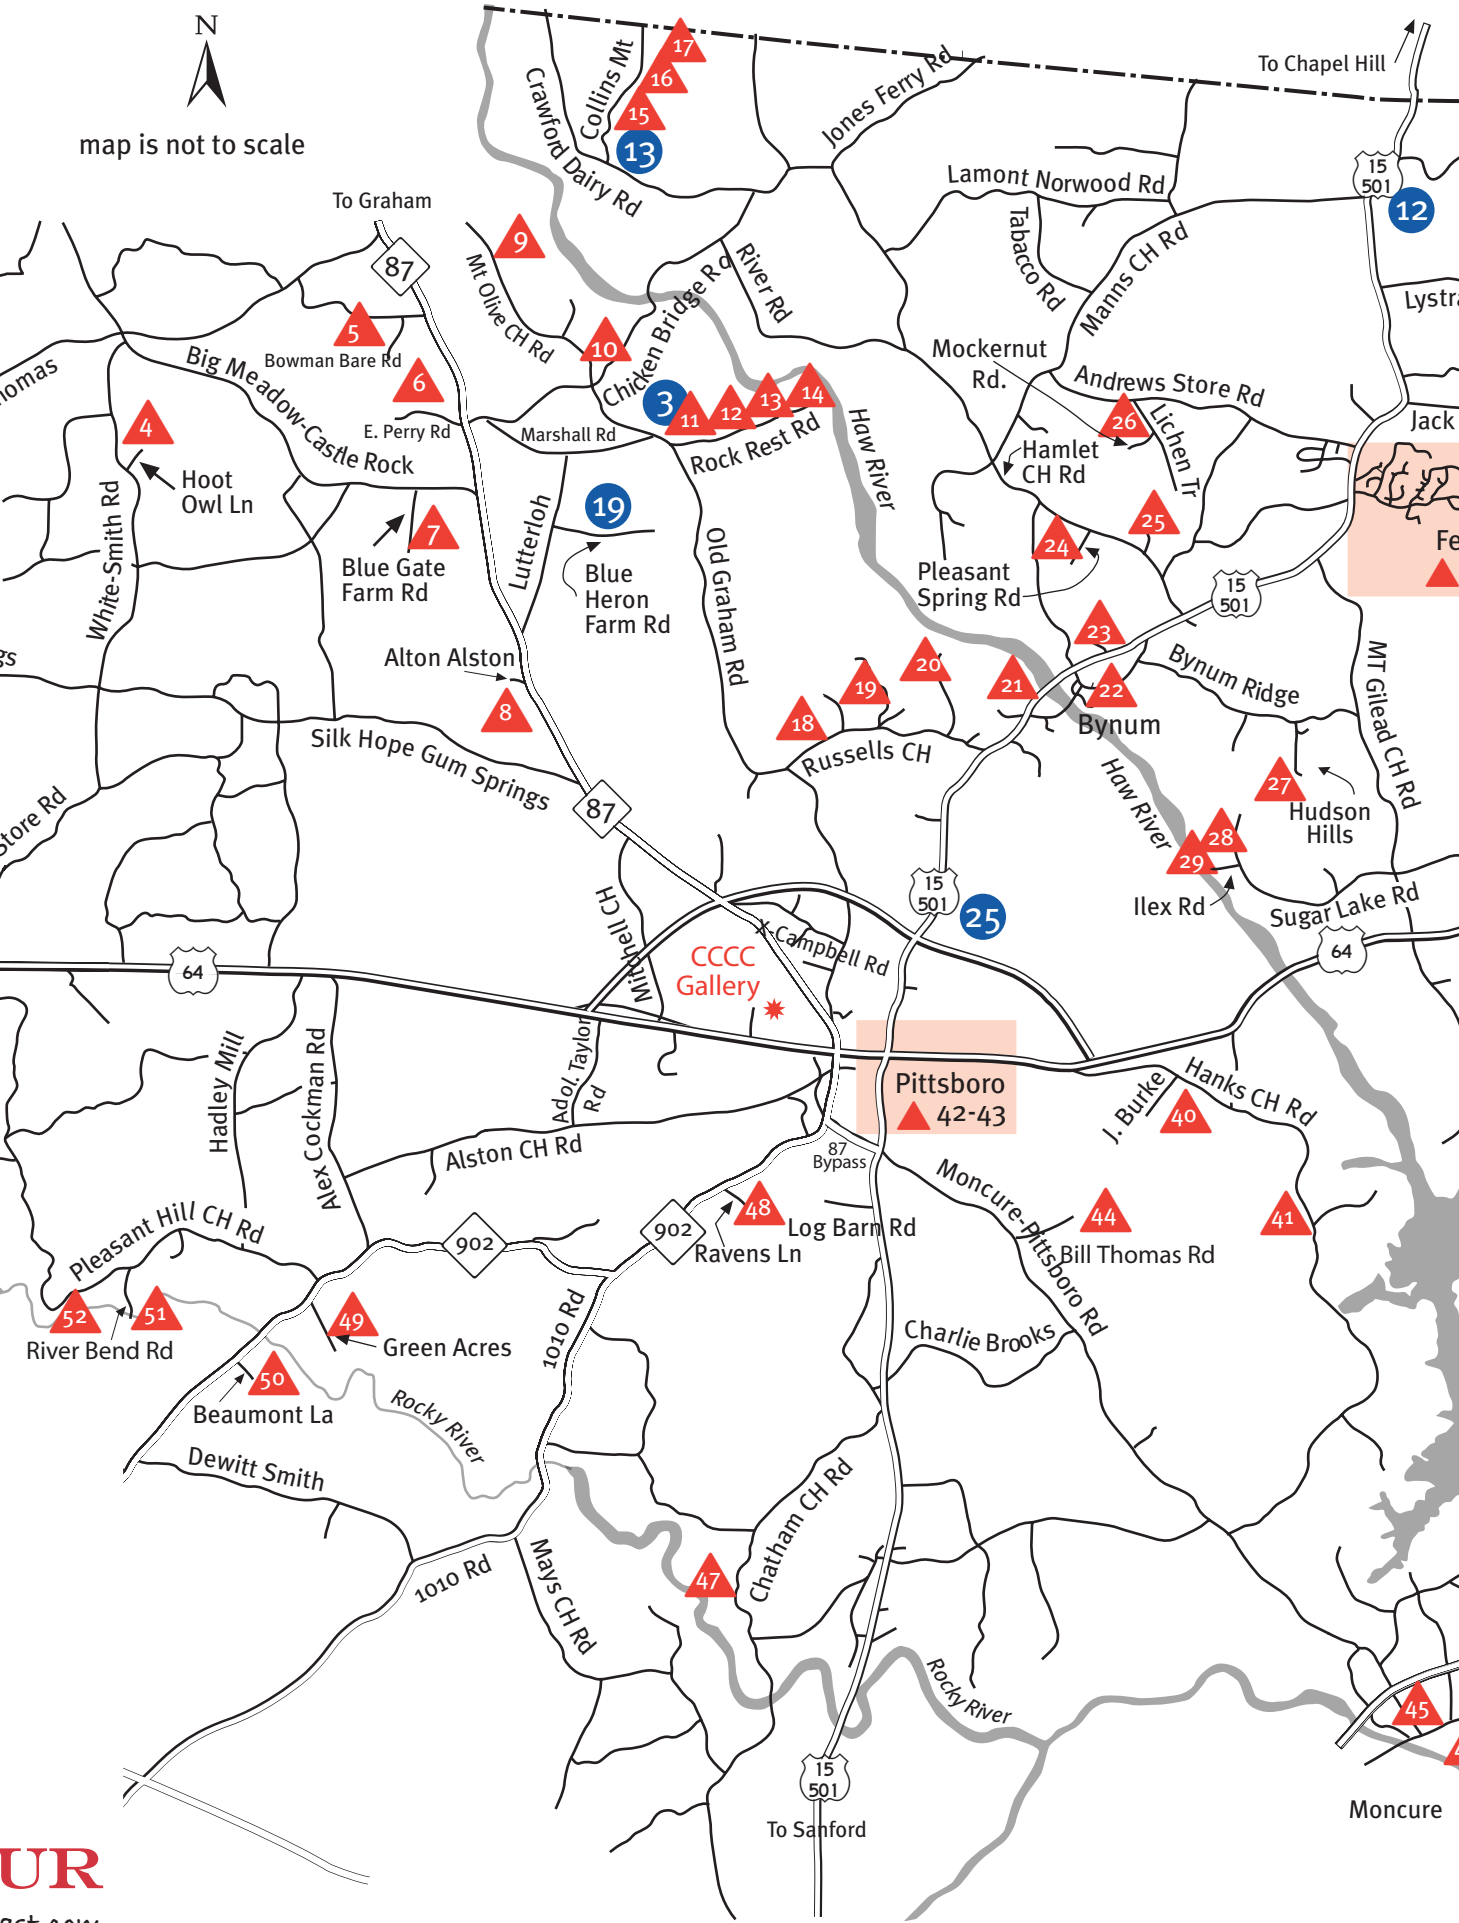

map is not to scale